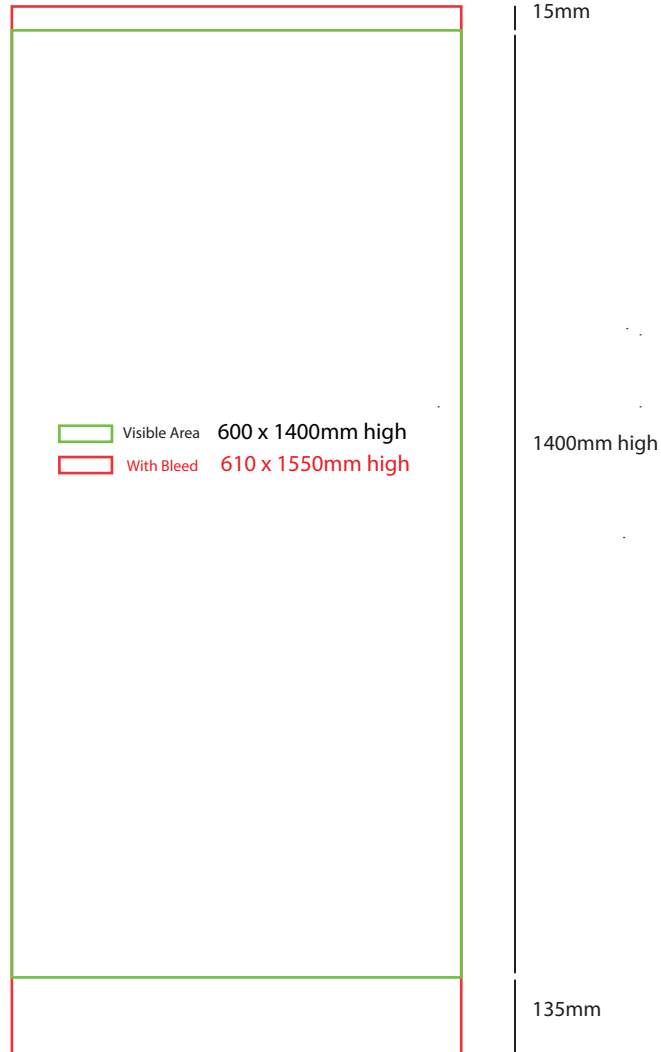

Pull Up Banner

600mm w x 1400mm high

www.maxdisplays.com.au

How to Setup Print Ready Artwork

- Convert all text to outlines
- Embed all images and elements as per template
- No trim, crop or registration marks
- Artwork supplied as a PDF
- Bitmap images no less than 130 DPI